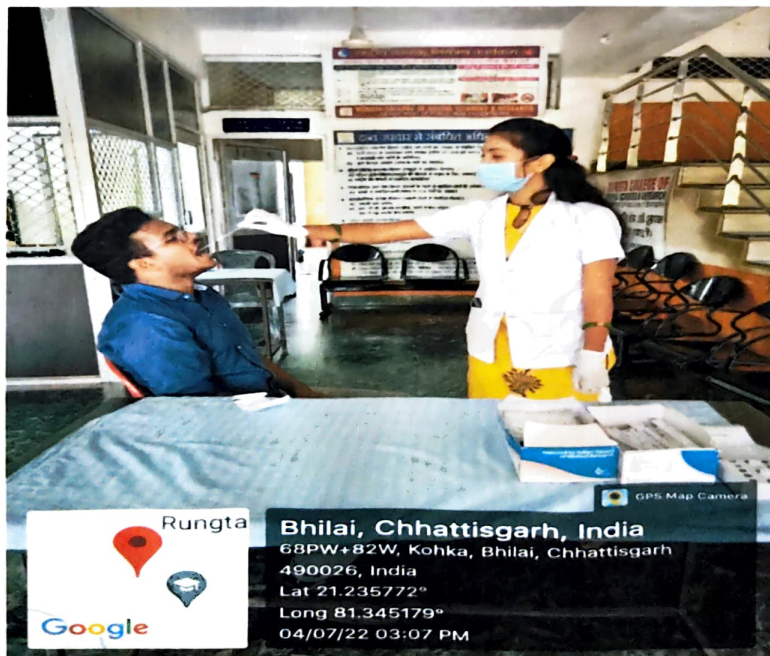

Pic Mess

Pic. Mess

DEAN
Rungta College of Dental Science & Research
Kohka-Kurud Road, Bhilai

RUNGTA COLLEGE OF DENTAL SCIENCES & RESEARCH

Managed by : GDR Educational Society

Pic: Pharmacy

Pic: covid testing area