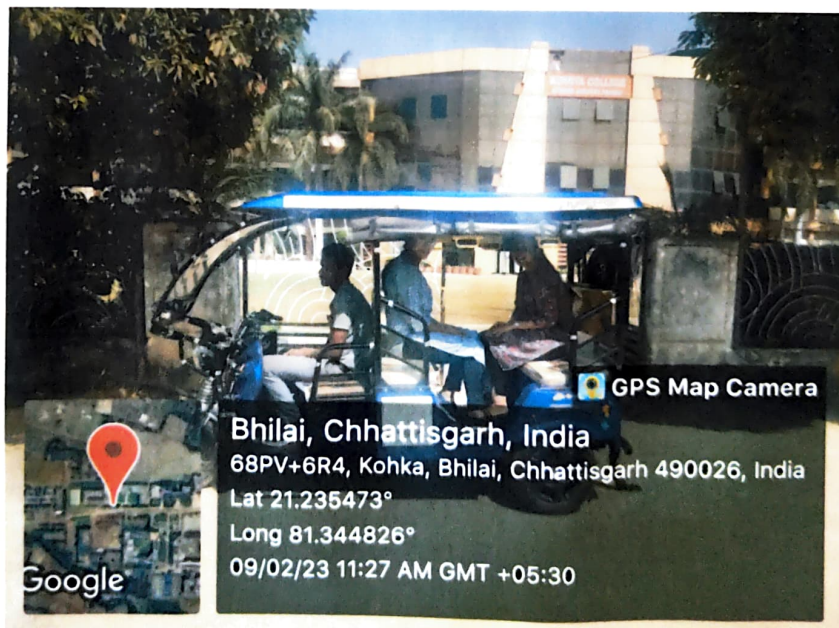

Pic: E-Rickshaw